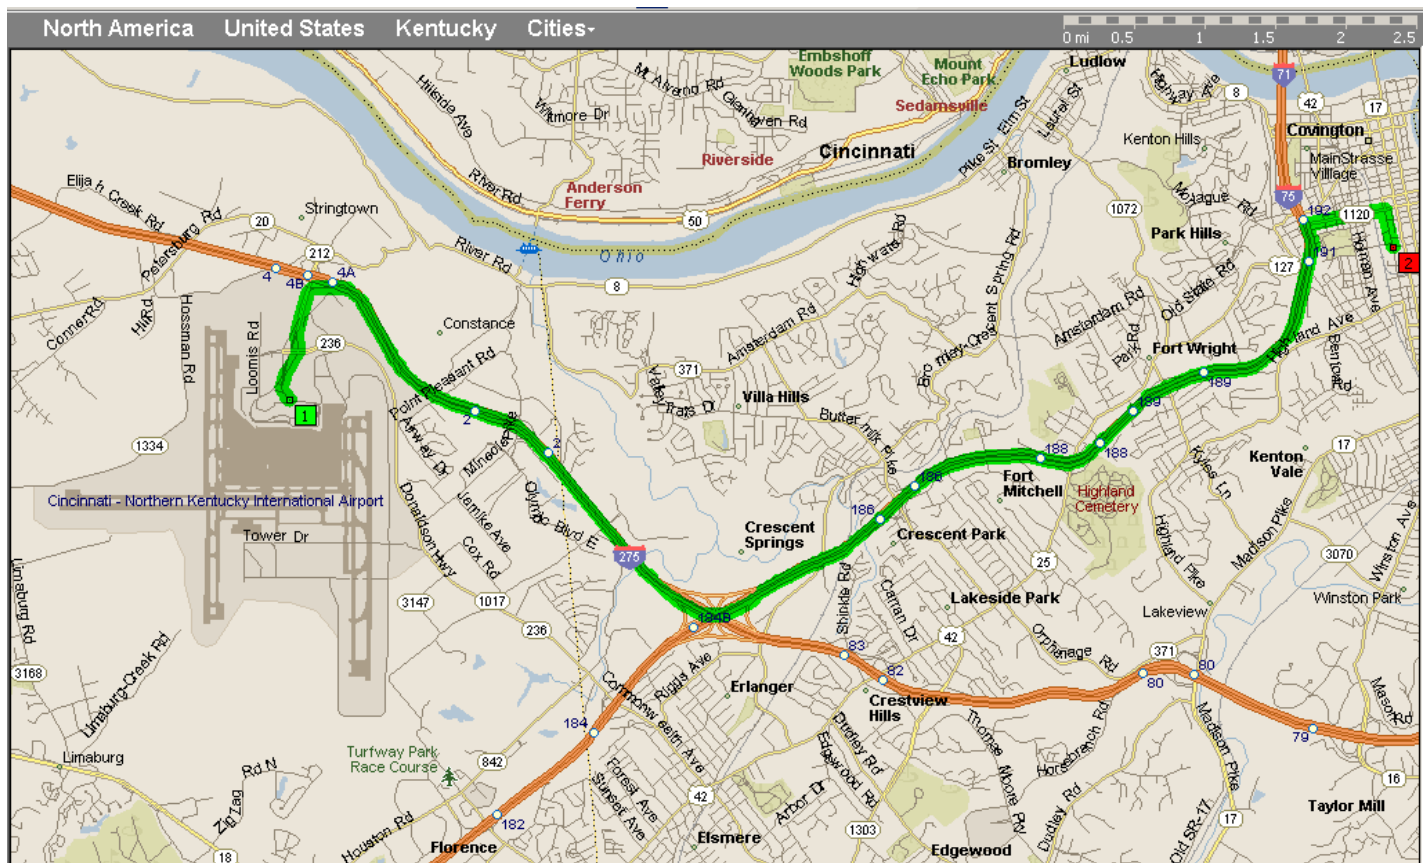

## Directions to ASAP From the Greater Cincinnati – Northern Kentucky Airport (CVG)

- Depart the Greater Cincinnati – Northern Kentucky Airport (CVG). Do not be surprised to find out that CVG is in Kentucky and not in Ohio
- Turn Right onto I-275 EAST towards Cincinnati / Lexington / Louisville
- Stay on I-275 EAST for 3.4 Miles
- Merge onto I-75 NORTH towards Cincinnati
- Stay on I-75 NORTH for 5.7 Miles
- Take EXIT 191 (12<sup>th</sup> Street Exit)
- Turn RIGHT onto 12<sup>th</sup> STREET
- Stay on 12<sup>th</sup> STREET for 0.6 miles
- Turn RIGHT onto MADISON AVENUE
- Stay on MADISON for 0.3 miles
- At the Intersection of Madison and 15<sup>th</sup> Street look for a KROGER GROCERY STORE on the RIGHT
- Turn RIGHT into the KROGER parking lot
- ASAP is the BEIGE building located to the RIGHT of the parking lot
- If there are any troubles locating ASAP, please call 859-581-6990 for assistance

ASAP is located at 1511 Neave Street, Covington, KY 41011. Please note that Neave is a very tiny street, and the most common Map Programs such as Mapquest or Yahoo Maps do not properly show where our building is located. It is strongly advised to follow the directions above for the easiest route to ASAP.

## Overview Map – CVG to ASAP

### Leaving CVG, Entering I-275E, and Entering I-75N