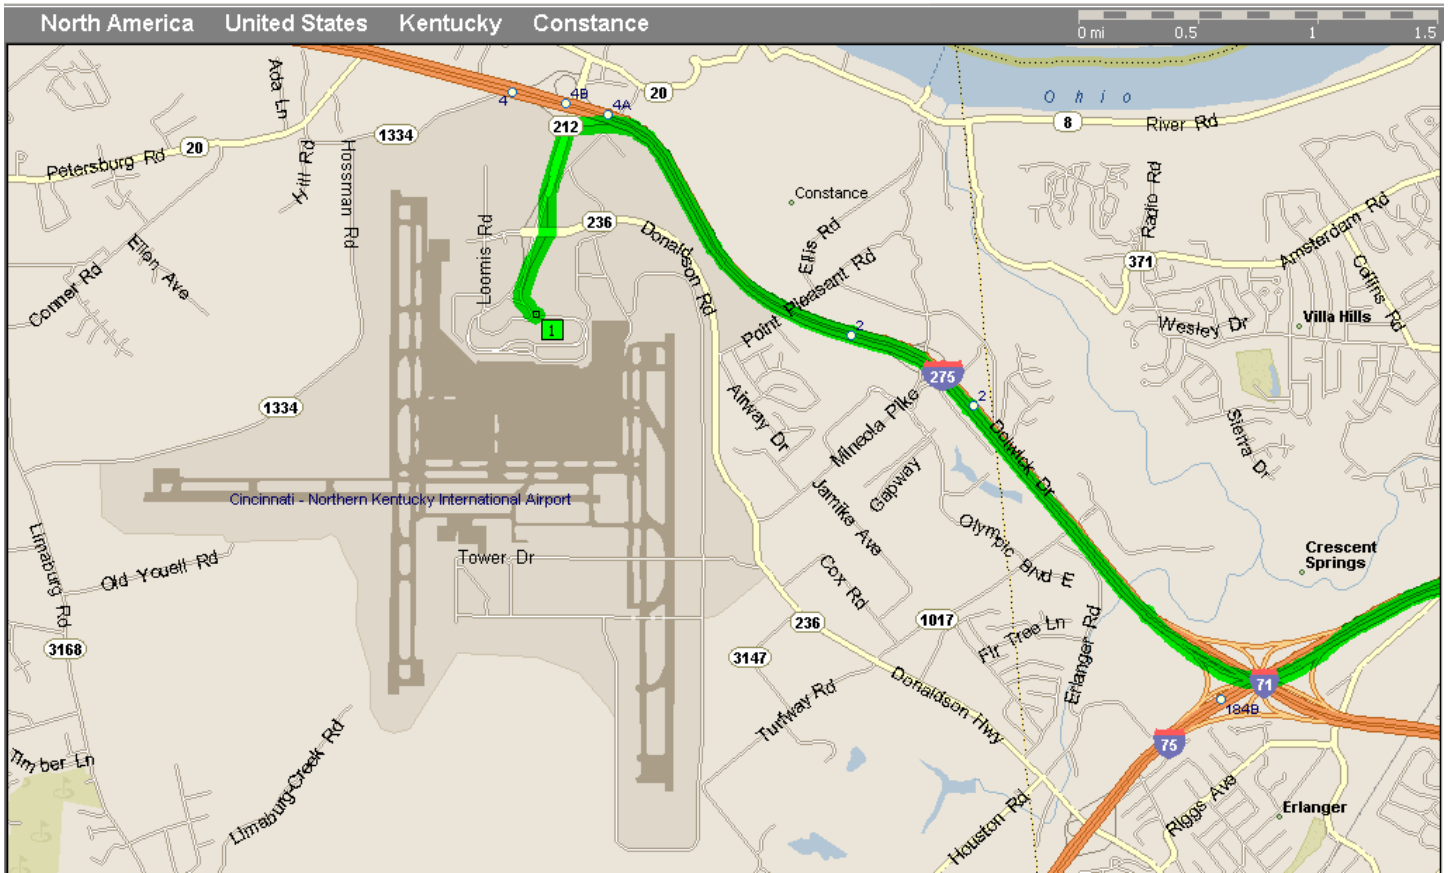

## Directions to ASAP From the Greater Cincinnati – Northern Kentucky Airport (CVG)

- Depart the Greater Cincinnati – Northern Kentucky Airport (CVG). Do not be surprised to find out that CVG is in Kentucky and not in Ohio
- Turn Right onto I-275 EAST towards Cincinnati / Lexington / Louisville
- Stay on I-275 EAST for 3.4 Miles
- Merge onto I-75 NORTH towards Cincinnati
- Stay on I-75 NORTH for 5.7 Miles
- Take EXIT 191 (12<sup>th</sup> Street Exit)
- Turn RIGHT onto 12<sup>th</sup> STREET
- Stay on 12<sup>th</sup> STREET for 0.6 miles
- Turn RIGHT onto MADISON AVENUE
- Stay on MADISON for 0.3 miles
- At the Intersection of Madison and 15<sup>th</sup> Street look for a KROGER GROCERY STORE on the RIGHT
- Turn RIGHT into the KROGER parking lot
- ASAP is the BEIGE building located to the RIGHT of the parking lot
- If there are any troubles locating ASAP, please call 859-581-6990 for assistance

ASAP is located at 1511 Neave Street, Covington, KY 41011. Please note that Neave is a very tiny street, and the most common Map Programs such as Mapquest or Yahoo Maps do not properly show where our building is located. It is strongly advised to follow the directions above for the easiest route to ASAP.

## Overview Map – CVG to ASAP

### Leaving CVG, Entering I-275E, and Entering I-75N